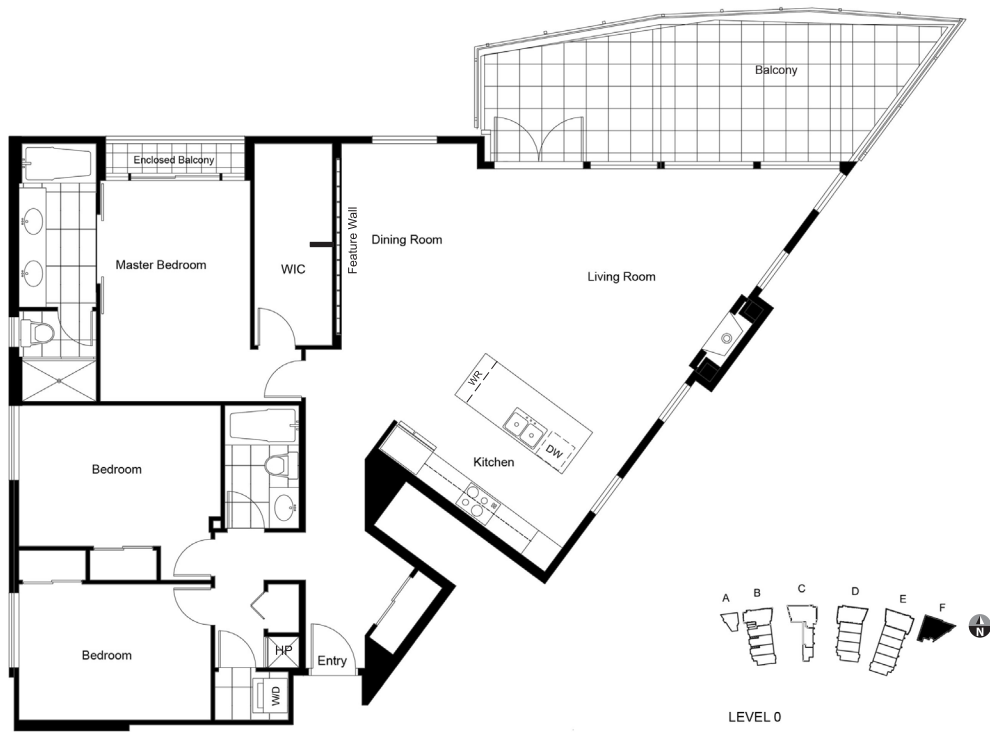

FLOORPLANS — TYPE X1

3 - Bedroom | 1,608 sq ft (F101)

The developer reserves the right to change or modify the plans and specifications without notice as deemed necessary E&OE. Please refer to architectural plans and model for entry way specifics.