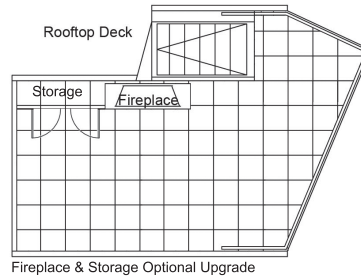

FLOORPLANS — TYPE R1 ALTERNATE

ROOF LEVEL

LEVEL 3

LEVEL 2

LEVEL 1

3 - Bedroom | 1,472 sq ft (B107)