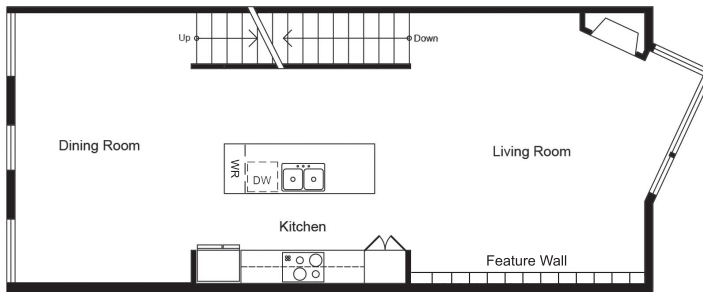

FLOORPLANS — TYPE R1 ALTERNATE

ROOF LEVEL

LEVEL 3

LEVEL 2

LEVEL 1

3 - Bedroom | 1,472 sq ft (B107)