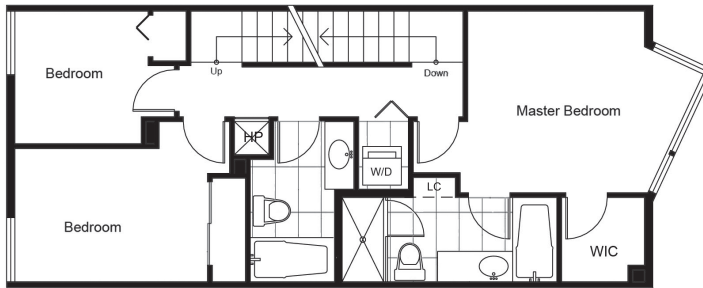

FLOORPLANS — TYPE R1 ALTERNATE

ROOF LEVEL

LEVEL 3

LEVEL 2

LEVEL 1

3 - Bedroom | 1,472 sq ft (B107)