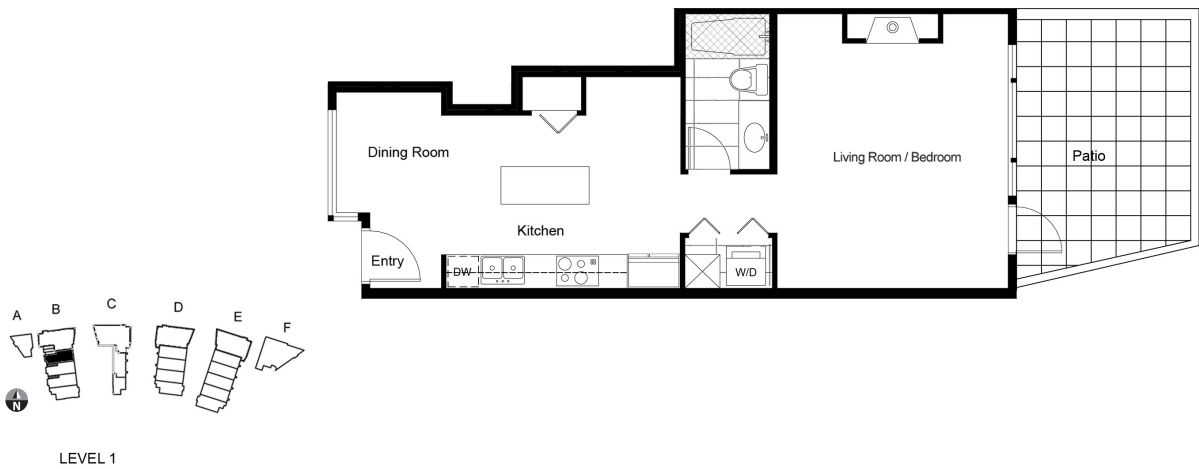

FLOORPLANS — TYPE Q4

Studio | 594 sq ft (B106)

* Fridge smaller than in typical suites

The developer reserves the right to change or modify the plans and specifications without notice as deemed necessary E&OE. Please refer to architectural plans and model for entry way specifics.